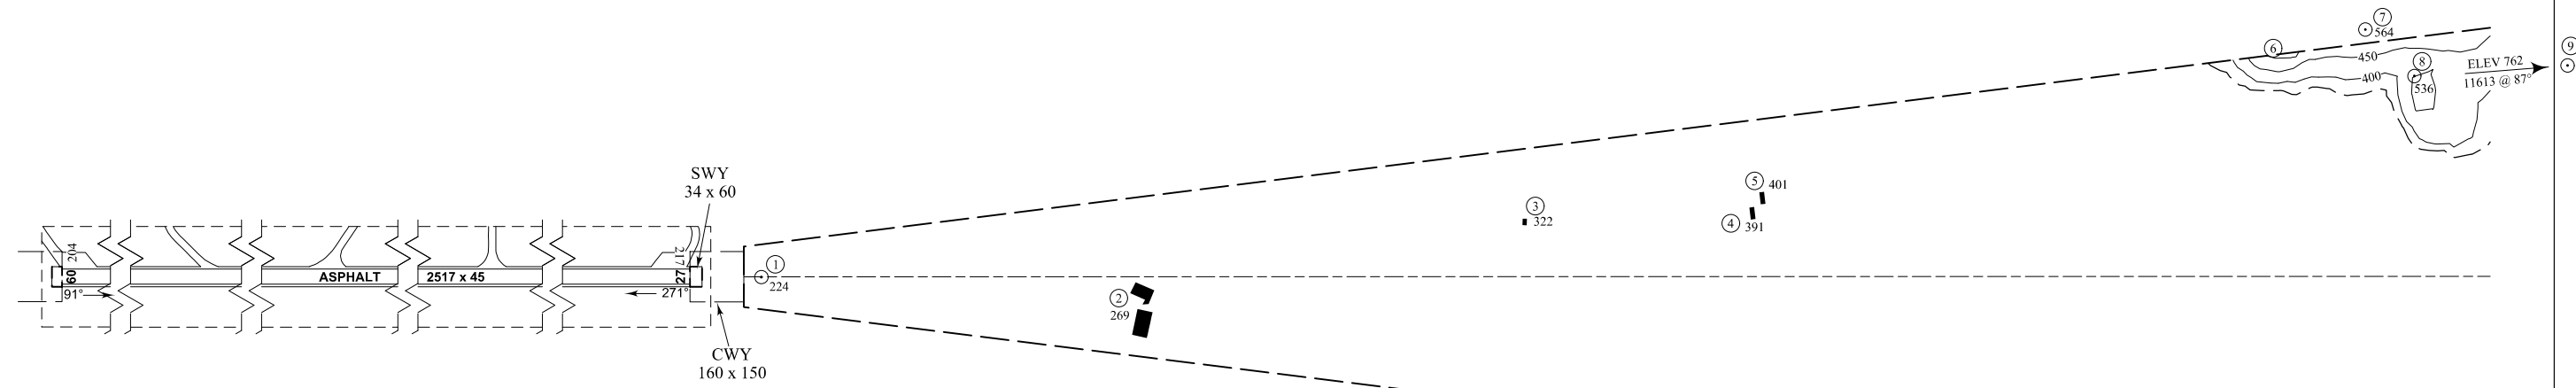

**AERODROME OBSTACLE CHART -
ICAO TYPE A (OPERATING LIMITATIONS)**

**VARNA
RWY 09**

LEGEND			
TREE	*	IDENTIFICATION NUMBER	⊙
BUILDING	■	TERRAIN PENETRATING OBSTACLE PLANE	⌒
OTHER OBSTACLE	⊙		⌒

- NOTES:
- Obstacles below the shadow of other obstacles are not shown
 - Obstacle № 7 is outside take-off flight path area but is shown due to its significance

**AERODROME OBSTACLE CHART -
ICAO TYPE A (OPERATING LIMITATIONS)**

**VARNA
RWY 27**