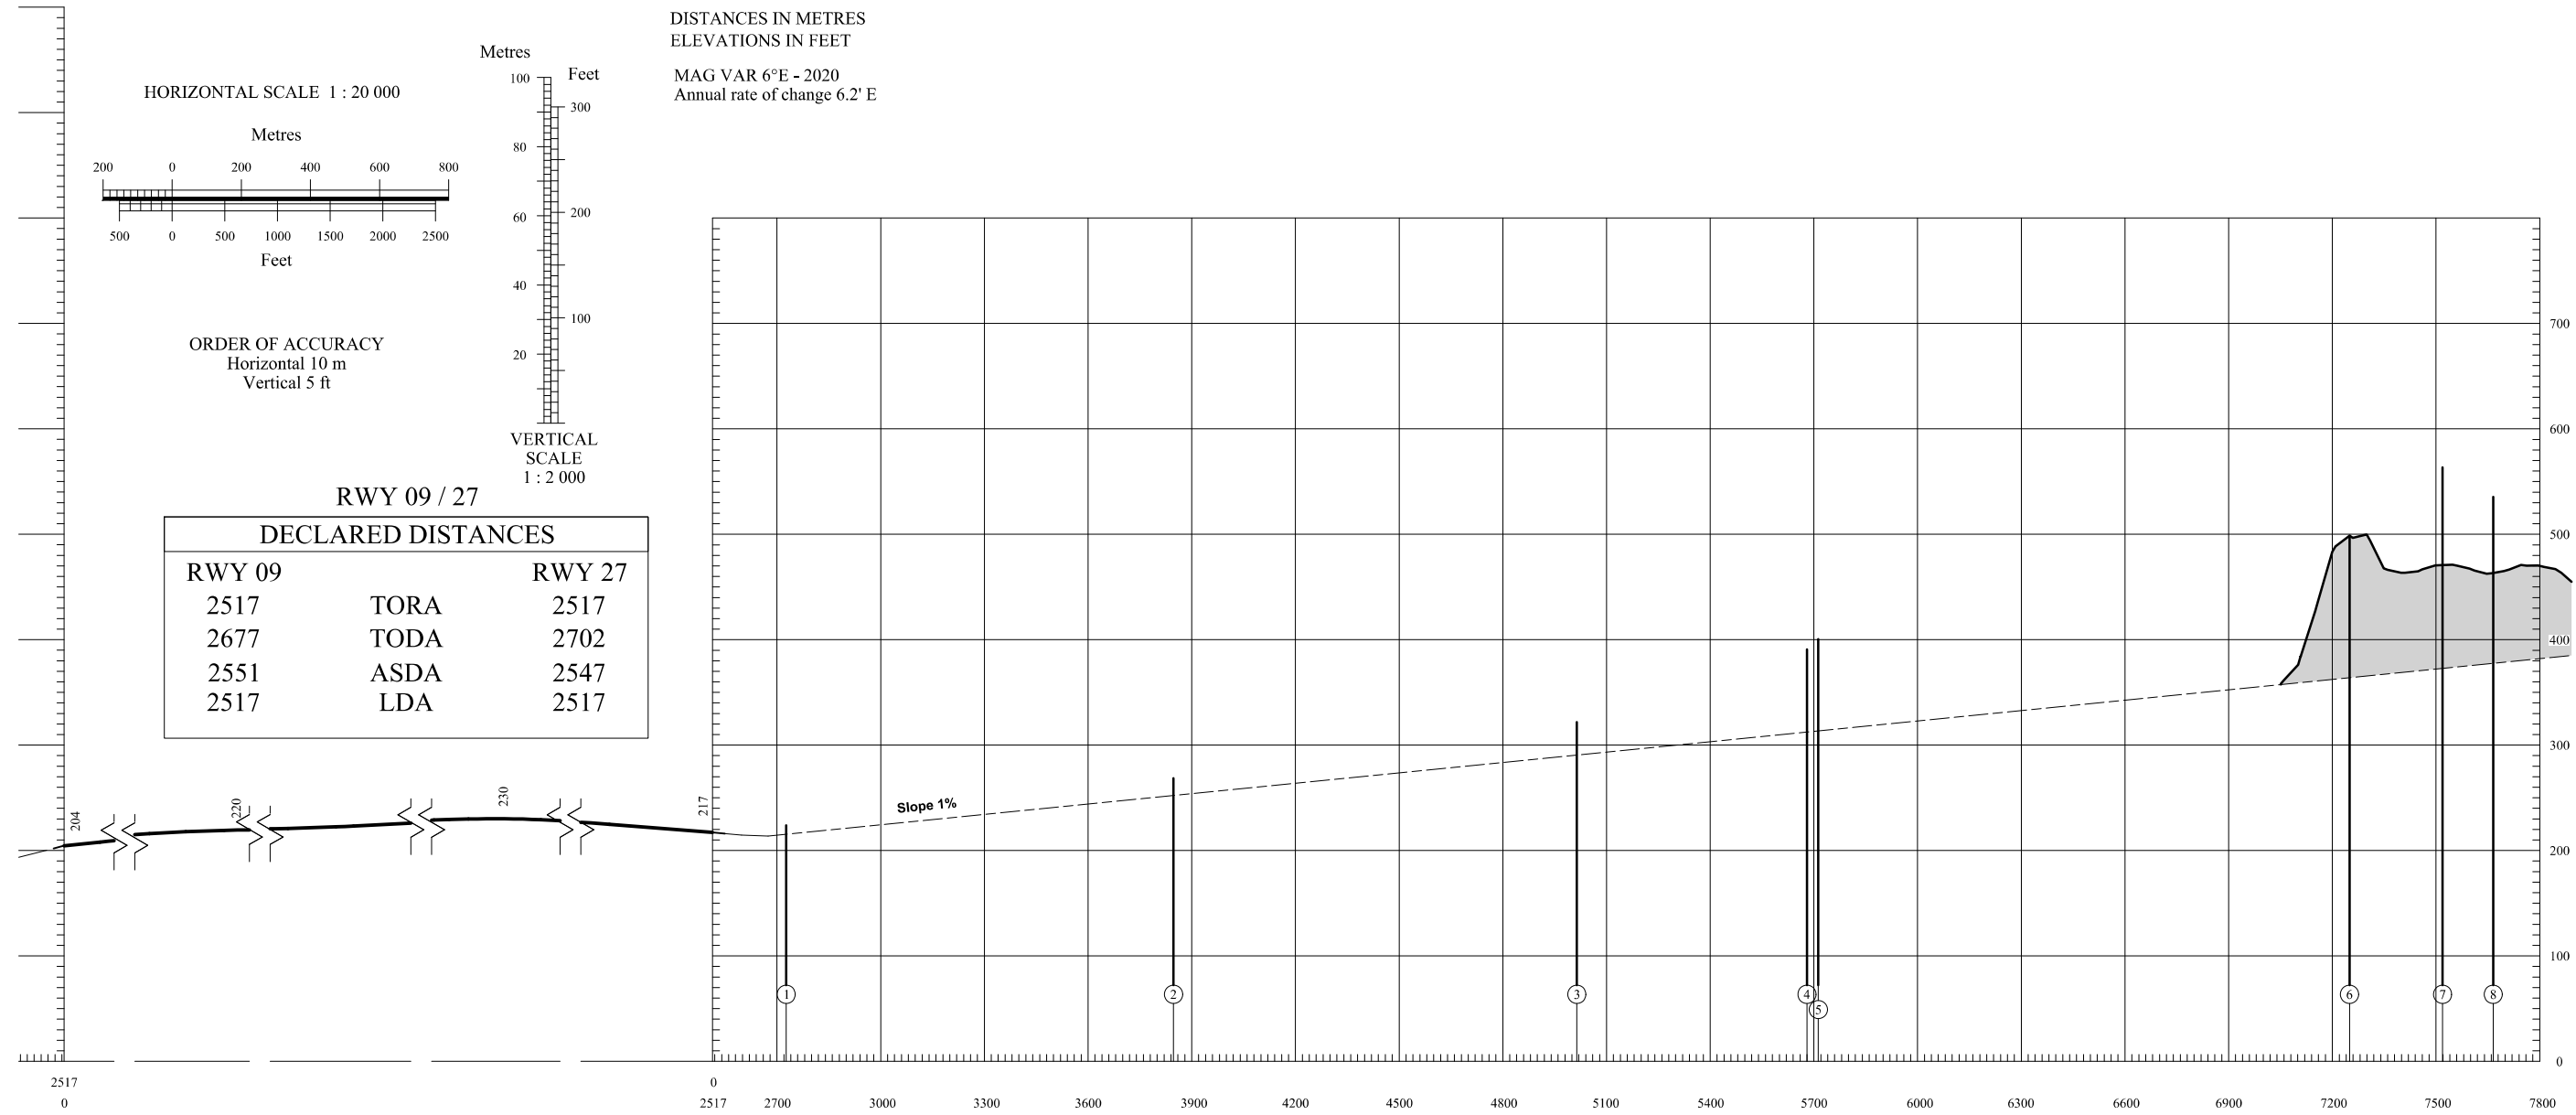

**AERODROME OBSTACLE CHART -
ICAO TYPE A (OPERATING LIMITATIONS)**

**VARNA
RWY 09**

LEGEND			
TREE	*	IDENTIFICATION NUMBER	⊙
BUILDING	■	TERRAIN PENETRATING OBSTACLE PLANE	⌒
OTHER OBSTACLE	⊙		⌒

- NOTES:
- Obstacles below the shadow of other obstacles are not shown
 - Obstacle № 7 is outside take-off flight path area but is shown due to its significance

**AERODROME OBSTACLE CHART -
ICAO TYPE A (OPERATING LIMITATIONS)**

**VARNA
RWY 27**